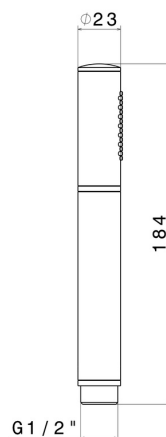

23129.21.018

Brass single-jet hand shower - finish Chrome

FEATURES

Material **Brass**
Spray modes / Jets **Single-jet**

TECHNICAL DRAWING

23129.21.018

Brass single-jet hand shower - finish Chrome

AVAILABLE FINISHES

58.061

finish PVD Copper Bronze

58.063

finish PVD Gun Metal

59.064

finish PVD Brushed Gun Metal

59.066

finish PVD Brushed steel