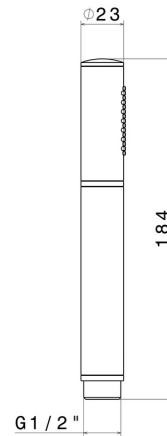

## 23129.47.083

Brass single-jet hand shower - finish Groove Bronze

Groove Bronze

### TECHNICAL DRAWING

---

**23129.47.083**

Brass single-jet hand shower - finish Groove Bronze