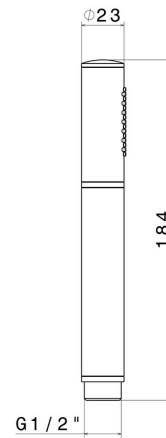

23129.58.061

Brass single-jet hand shower - finish PVD Copper Bronze

PVD Copper Bronze

FEATURES

Material	Brass
Spray modes / Jets	Single-jet

TECHNICAL DRAWING

23129.58.061

Brass single-jet hand shower - finish PVD Copper Bronze