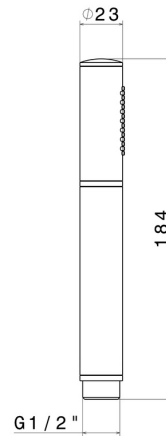

23129.58.063

Brass single-jet hand shower - finish PVD Gun Metal

PVD Gun Metal

FEATURES

Material	Brass
Spray modes / Jets	Single-jet

TECHNICAL DRAWING

23129.58.063

Brass single-jet hand shower - finish PVD Gun Metal

finish Chrome

47.083

finish Groove Bronze

58.061

finish PVD Copper Bronze

59.064

finish PVD Brushed Gun Metal

59.066