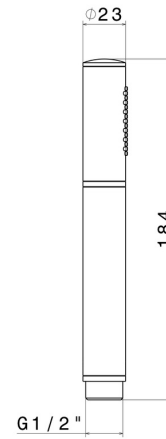

## 23129.59.064

Brass single-jet hand shower - finish PVD Brushed Gun Metal

PVD Brushed Gun Metal

### TECHNICAL DRAWING

---

**23129.59.064**

Brass single-jet hand shower - finish PVD Brushed Gun Metal