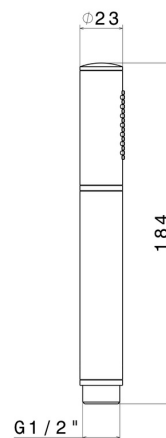

23129.59.066

Brass single-jet hand shower - finish PVD Brushed steel

FEATURES

Material	Brass
Spray modes / jets	Single-jet

TECHNICAL DRAWING

23129.59.066

Brass single-jet hand shower - finish PVD Brushed steel

finish Chrome

47.083

finish Groove Bronze

58.061

finish PVD Copper Bronze

58.063

finish PVD Gun Metal

59.064