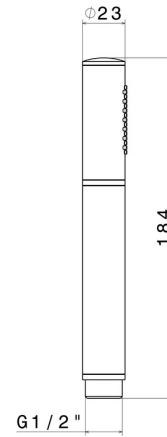

**23129.59.067**

Brass single-jet hand shower - finish PVD Brushed Copper Bronze

PVD Brushed Copper Bronze

**FEATURES**

---

Material	<b>Brass</b>
Spray modes / Jets	<b>Single-jet</b>

**TECHNICAL DRAWING**

---

**23129.59.067**

Brass single-jet hand shower - finish PVD Brushed Copper Bronze

**21.018**

finish Chrome

**47.083**

finish Groove Bronze

**58.061**

finish PVD Copper Bronze

**58.063**

finish PVD Gun Metal