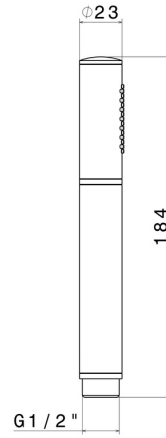

**23129.59.097**

Brass single-jet hand shower - finish PVD Brushed Gold

PVD Brushed Gold

**FEATURES**

---

Material	<b>Brass</b>
Spray modes / Jets	<b>Single-jet</b>

**TECHNICAL DRAWING**

---

**23129.59.097**

Brass single-jet hand shower - finish PVD Brushed Gold

**21.018**

finish Chrome

**47.083**

finish Groove Bronze

**58.061**

finish PVD Copper Bronze

**58.063**

finish PVD Gun Metal