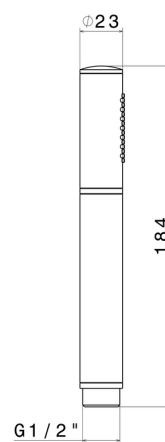

## 23129.59.098

Brass single-jet hand shower - finish PVD Brushed Pale Gold

PVD Brushed Pale Gold

### TECHNICAL DRAWING

---

**23129.59.098**

Brass single-jet hand shower - finish PVD Brushed Pale Gold