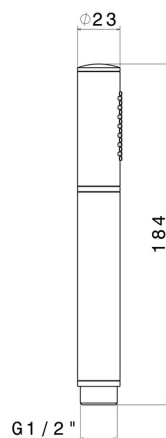

23129.61.020

Brass single-jet hand shower - finish PVD Glossy Gold

FEATURES

Material	Brass
Spray modes / Jets	Single-jet

TECHNICAL DRAWING

23129.61.020

Brass single-jet hand shower - finish PVD Glossy Gold

AVAILABLE FINISHES

47.083

finish Groove Bronze

58.061

finish PVD Copper Bronze

58.063

finish PVD Gun Metal

59.064

finish PVD Brushed Gun Metal