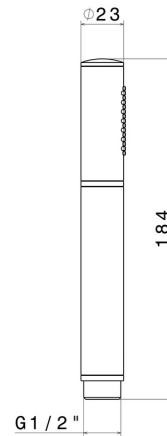

23129.M0.070

Brass single-jet hand shower - finish Titanium Satin

Titanium Satin

FEATURES

Material **Brass**
Spray modes / Jets **Single-jet**

TECHNICAL DRAWING

23129.M0.070

Brass single-jet hand shower - finish Titanium Satin

finish Chrome

47.083

finish Groove Bronze

58.061

finish PVD Copper Bronze

58.063

finish PVD Gun Metal

59.064