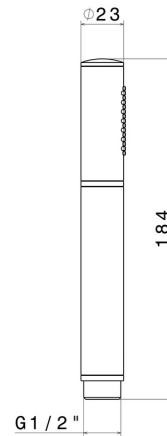

## 23129.M0.071

Brass single-jet hand shower - finish Gold Satin

Gold Satin

### TECHNICAL DRAWING

---

**23129.M0.071**

Brass single-jet hand shower - finish Gold Satin