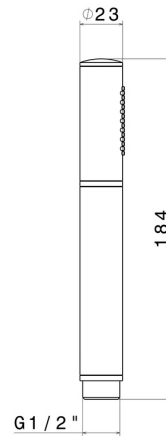

**23129.M0.072**

Brass single-jet hand shower - finish Copper Satin

**FEATURES**

---

Material	<b>Brass</b>
Spray modes / Jets	<b>Single-jet</b>

**TECHNICAL DRAWING**

---

**23129.M0.072**

**21.018**

finish Chrome

**47.083**

finish Groove Bronze

**58.061**

finish PVD Copper Bronze

**58.063**

finish PVD Gun Metal