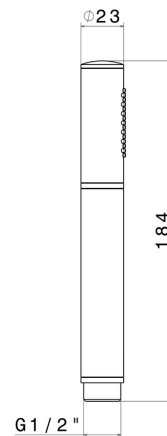

23129.M0.075

Brass single-jet hand shower - finish Copper Glossy

FEATURES

Material **Brass**
Spray modes / Jets **Single-jet**

TECHNICAL DRAWING

23129.M0.075

Brass single-jet hand shower - finish Copper Glossy

finish Chrome

47.083

finish Groove Bronze

58.061

finish PVD Copper Bronze

58.063

finish PVD Gun Metal

59.064