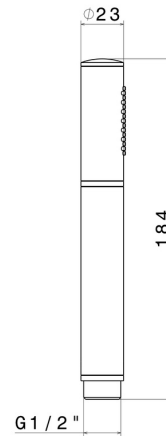

23129.M0.077

Brass single-jet hand shower - finish Carbon Satin

FEATURES

Material	Brass
Spray modes / Jets	Single-jet

TECHNICAL DRAWING

23129.M0.077

Brass single-jet hand shower - finish Carbon Satin

AVAILABLE FINISHES

47.083

finish Groove Bronze

58.061

finish PVD Copper Bronze

58.063

finish PVD Gun Metal

59.064

finish PVD Brushed Gun Metal