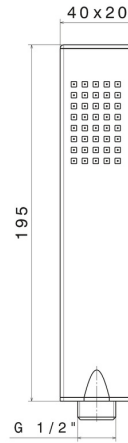

523.01.093

Brass single-jet hand shower - finish Matt Black

FEATURES

Material **Brass**
Spray modes / Jets **Single-jet**

TECHNICAL DRAWING

523.01.093

Brass single-jet hand shower - finish Matt Black

AVAILABLE FINISHES