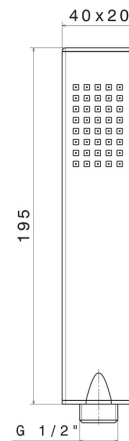

## 523.21.018

Brass single-jet hand shower - finish Chrome

### TECHNICAL DRAWING

---

**523.21.018**

Brass single-jet hand shower - finish Chrome

**AVAILABLE FINISHES**

---

**21.018**

Chrome