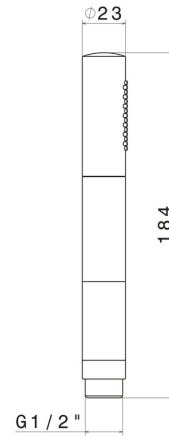

**30469.01.093**

Brass single-jet hand shower. With texture. Luxury - finish Matt Black

**FEATURES**

---

Material	<b>Brass</b>
Spray modes / Jets	<b>Single-jet</b>

**TECHNICAL DRAWING**

---

**30469.01.093**