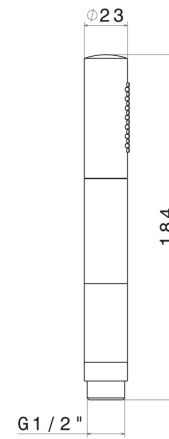

## 30469.21.018

Brass single-jet hand shower. With texture. Luxury - finish  
Chrome

### TECHNICAL DRAWING

---

**30469.21.018**

Brass single-jet hand shower. With texture. Luxury - finish Chrome