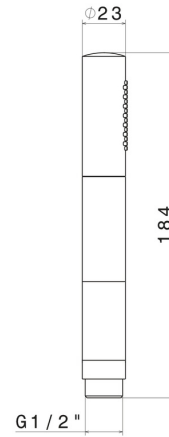

**30469.47.083**

Brass single-jet hand shower. With texture. Luxury - finish  
Groove Bronze

**FEATURES**

---

Material	<b>Brass</b>
Spray modes / Jets	<b>Single-jet</b>

**TECHNICAL DRAWING**

---

**30469.47.083**