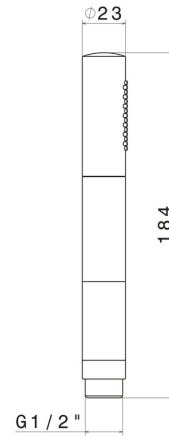

**30469.58.061**

Brass single-jet hand shower. With texture. Luxury - finish PVD Copper Bronze

**FEATURES**

---

Material	<b>Brass</b>
Spray modes / Jets	<b>Single-jet</b>

**TECHNICAL DRAWING**

---

**30469.58.061**