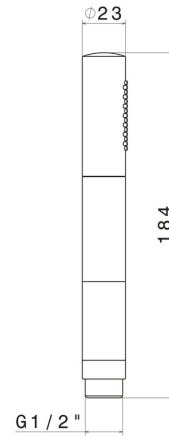

30469.58.063

Brass single-jet hand shower. With texture. Luxury - finish PVD Gun Metal

FEATURES

Material	Brass
Spray modes / Jets	Single-jet

TECHNICAL DRAWING

30469.58.063

Brass single-jet hand shower. With texture. Luxury - finish PVD Gun Metal