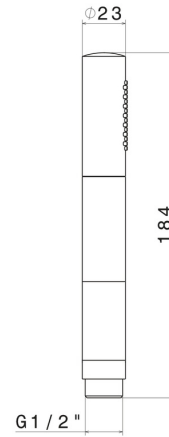

**30469.59.098**

Brass single-jet hand shower. With texture. Luxury - finish PVD  
Brushed Pale Gold

PVD Brushed Pale Gold

**FEATURES**

---

Material	<b>Brass</b>
Spray modes / Jets	<b>Single-jet</b>

**TECHNICAL DRAWING**

---

**30469.59.098**

Brass single-jet hand shower. With texture. Luxury - finish PVD Brushed Pale Gold