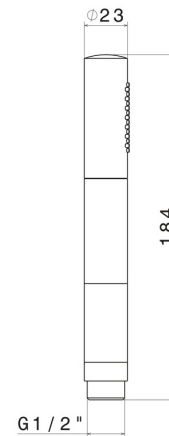

30469.61.020

Brass single-jet hand shower. With texture. Luxury - finish PVD Glossy Gold

PVD Glossy Gold

FEATURES

Material

Brass

Spray modes / Jets

Single-jet

TECHNICAL DRAWING

30469.61.020

Brass single-jet hand shower. With texture. Luxury - finish PVD Glossy Gold

AVAILABLE FINISHES

61.020

PVD Glossy Gold

01.093

finish Matt Black

21.018

finish Chrome

47.083

finish Groove Bronze

58.061

finish PVD Copper Bronze

58.063

finish PVD Gun Metal

59.098

finish PVD Brushed Pale Gold