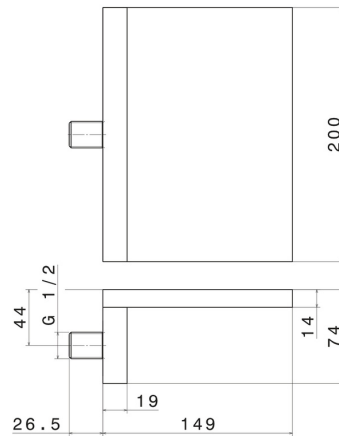

205.01.014

Brass waterfall spout - finish Matt White

FEATURES

Material	Brass
Installation	Wall mounted
Spray modes / Jets	Waterfall jet

TECHNICAL DRAWING

205.01.014

Brass waterfall spout - finish Matt White