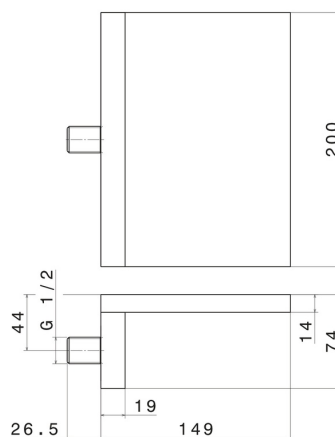

TECHNICAL DRAWING