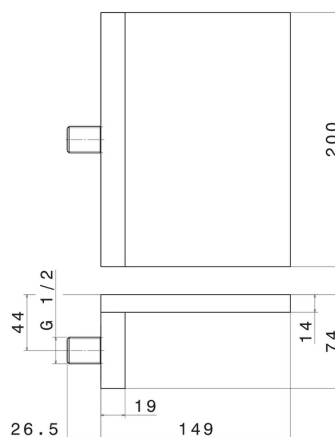

205.21.018

Brass waterfall spout - finish Chrome

Chrome

FEATURES

Material
Installation
Spray modes / Jets

Brass
Wall mounted
Waterfall jet

TECHNICAL DRAWING

205.21.018