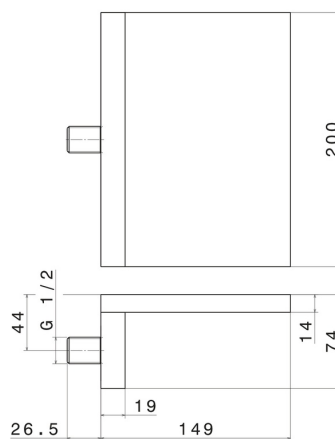

205.47.083

Brass waterfall spout - finish Groove Bronze

Groove Bronze

FEATURES

Material
Installation
Spray modes / Jets

Brass
Wall mounted
Waterfall jet

TECHNICAL DRAWING

205.47.083