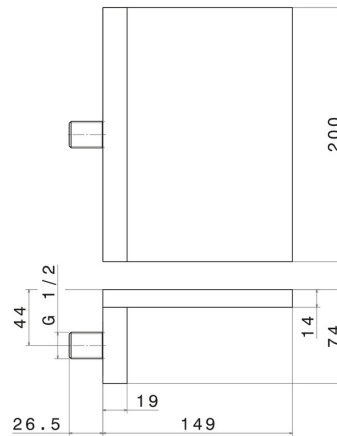

### TECHNICAL DRAWING

---

**205.58.063**

Brass waterfall spout - finish PVD Gun Metal