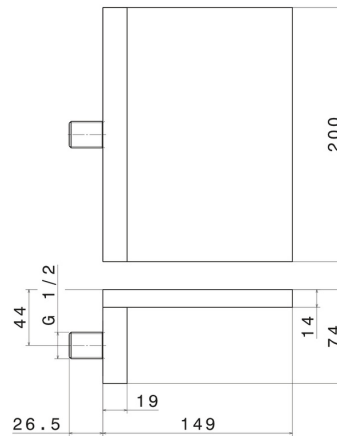

TECHNICAL DRAWING