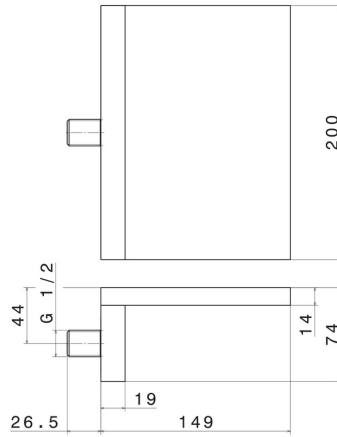

TECHNICAL DRAWING