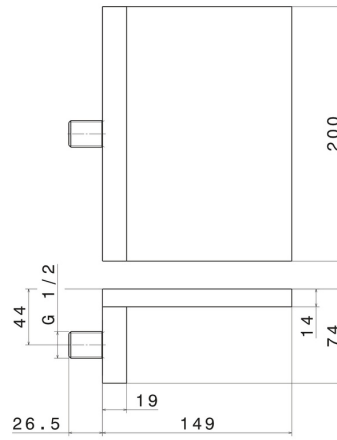

205.59.067

Brass waterfall spout - finish PVD Brushed Copper Bronze

PVD Brushed Copper Bronze

FEATURES

Material
Installation
Spray modes / Jets

Brass
Wall mounted
Waterfall jet

TECHNICAL DRAWING

205.59.067