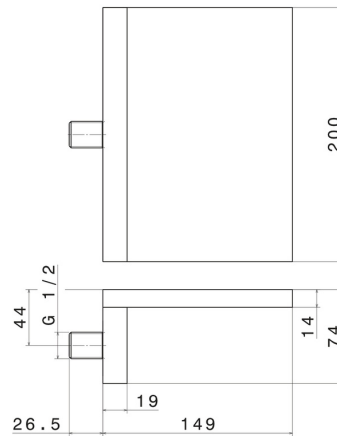

205.59.098

Brass waterfall spout - finish PVD Brushed Pale Gold

PVD Brushed Pale Gold

FEATURES

Material	Brass
Installation	Wall mounted
Spray modes / Jets	Waterfall jet

TECHNICAL DRAWING

205.59.098

Brass waterfall spout - finish PVD Brushed Pale Gold