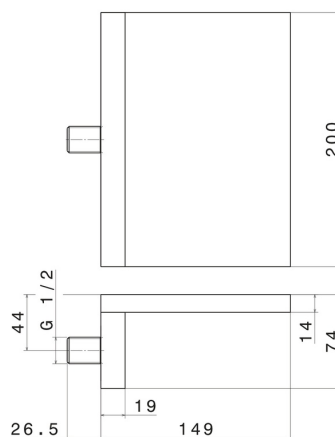

205.61.020

Brass waterfall spout - finish PVD Glossy Gold

FEATURES

Material	Brass
Installation	Wall mounted
Spray modes / Jets	Waterfall jet

TECHNICAL DRAWING

205.61.020

Brass waterfall spout - finish PVD Glossy Gold