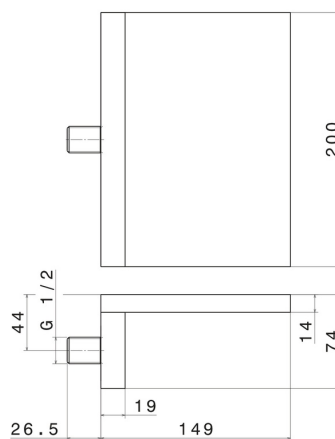

205.M0.070

Brass waterfall spout - finish Titanium Satin

FEATURES

Material	Brass
Installation	Wall mounted
Spray modes / Jets	Waterfall jet

TECHNICAL DRAWING

205.M0.070

Brass waterfall spout - finish Titanium Satin