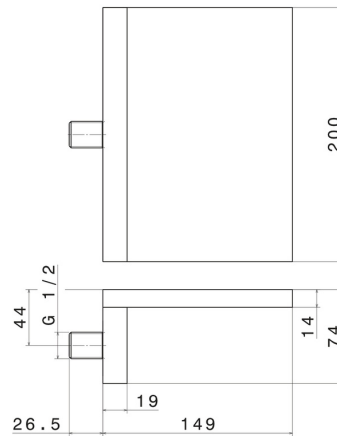

205.M0.072

Brass waterfall spout - finish Copper Satin

FEATURES

Material
Installation
Spray modes / Jets

Brass
Wall mounted
Waterfall jet

TECHNICAL DRAWING

205.M0.072

Brass waterfall spout - finish Copper Satin