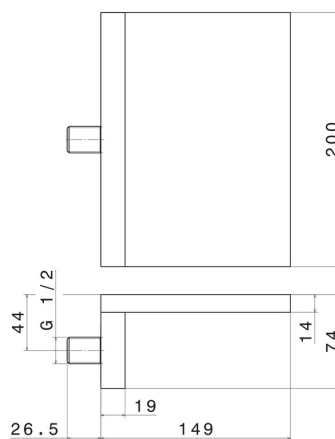

205.M0.075

Brass waterfall spout - finish Copper Glossy

FEATURES

Material
Installation
Spray modes / Jets

Brass
Wall mounted
Waterfall jet

TECHNICAL DRAWING

205.M0.075

Brass waterfall spout - finish Copper Glossy