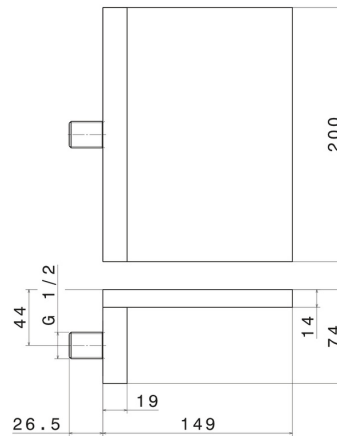

### TECHNICAL DRAWING

---

**205.M0.077**

Brass waterfall spout - finish Carbon Satin