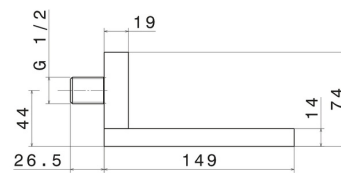

206.01.014

Brass waterfall spout - finish Matt White

FEATURES

Material	Brass
Installation	Wall mounted
Spray modes / Jets	Waterfall jet

TECHNICAL DRAWING

206.01.014

Brass waterfall spout - finish Matt White