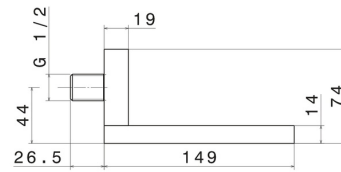

TECHNICAL DRAWING