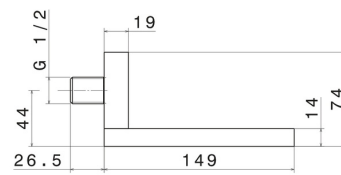

### TECHNICAL DRAWING

---

**206.47.083**

Brass waterfall spout - finish Groove Bronze