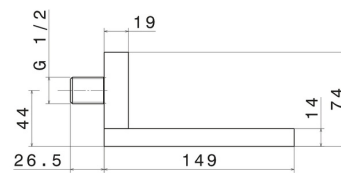

### TECHNICAL DRAWING

---

**206.58.061**

Brass waterfall spout - finish PVD Copper Bronze