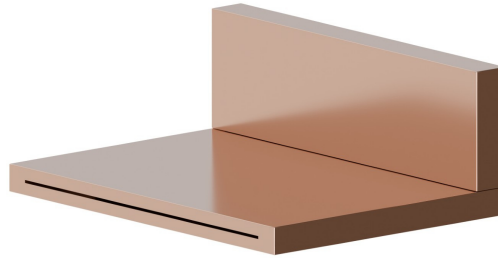

## 206.58.061

Brass waterfall spout - finish PVD Copper Bronze

PVD Copper Bronze

### FEATURES

---

Material

**Brass**

Installation

**Wall mounted**

Spray modes / jets

**Waterfall jet**

### TECHNICAL DRAWING

---

**206.58.061**

Brass waterfall spout - finish PVD Copper Bronze