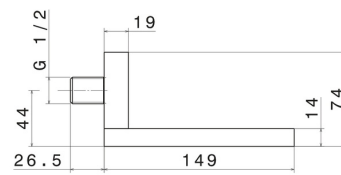

### TECHNICAL DRAWING

---

**206.59.064**

Brass waterfall spout - finish PVD Brushed Gun Metal