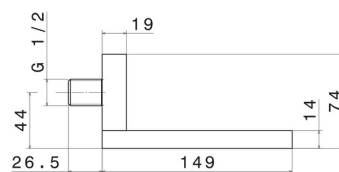

206.59.066

Brass waterfall spout - finish PVD Brushed steel

PVD Brushed steel

FEATURES

Material
Installation
Spray modes / jets

Brass
Wall mounted
Waterfall jet

TECHNICAL DRAWING

206.59.066