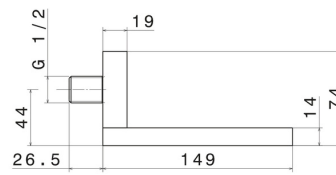

206.59.067

Brass waterfall spout - finish PVD Brushed Copper Bronze

PVD Brushed Copper Bronze

FEATURES

Material
Installation
Spray modes / Jets

Brass
Wall mounted
Waterfall jet

TECHNICAL DRAWING

206.59.067