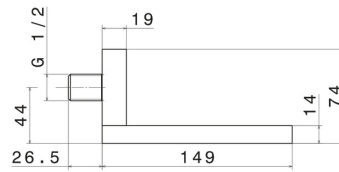

TECHNICAL DRAWING

206.59.097

Brass waterfall spout - finish PVD Brushed Gold

AVAILABLE FINISHES

59.097

PVD Brushed Gold

01.014

finish Matt White