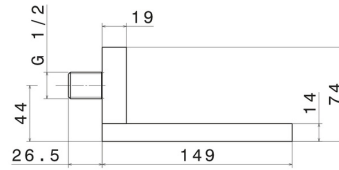

**TECHNICAL DRAWING**

---

**206.59.098**

Brass waterfall spout - finish PVD Brushed Pale Gold