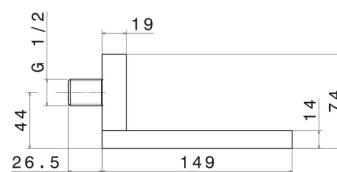

206.61.020

Brass waterfall spout - finish PVD Glossy Gold

FEATURES

Material	Brass
Installation	Wall mounted
Spray modes / jets	Waterfall jet

TECHNICAL DRAWING

206.61.020

Brass waterfall spout - finish PVD Glossy Gold