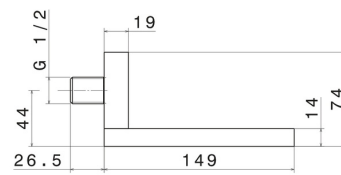

TECHNICAL DRAWING