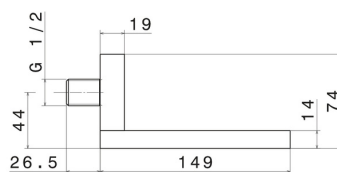

206.M0.072

Brass waterfall spout - finish Copper Satin

FEATURES

Material
Installation
Spray modes / jets

Brass
Wall mounted
Waterfall jet

TECHNICAL DRAWING

206.M0.072

Brass waterfall spout - finish Copper Satin